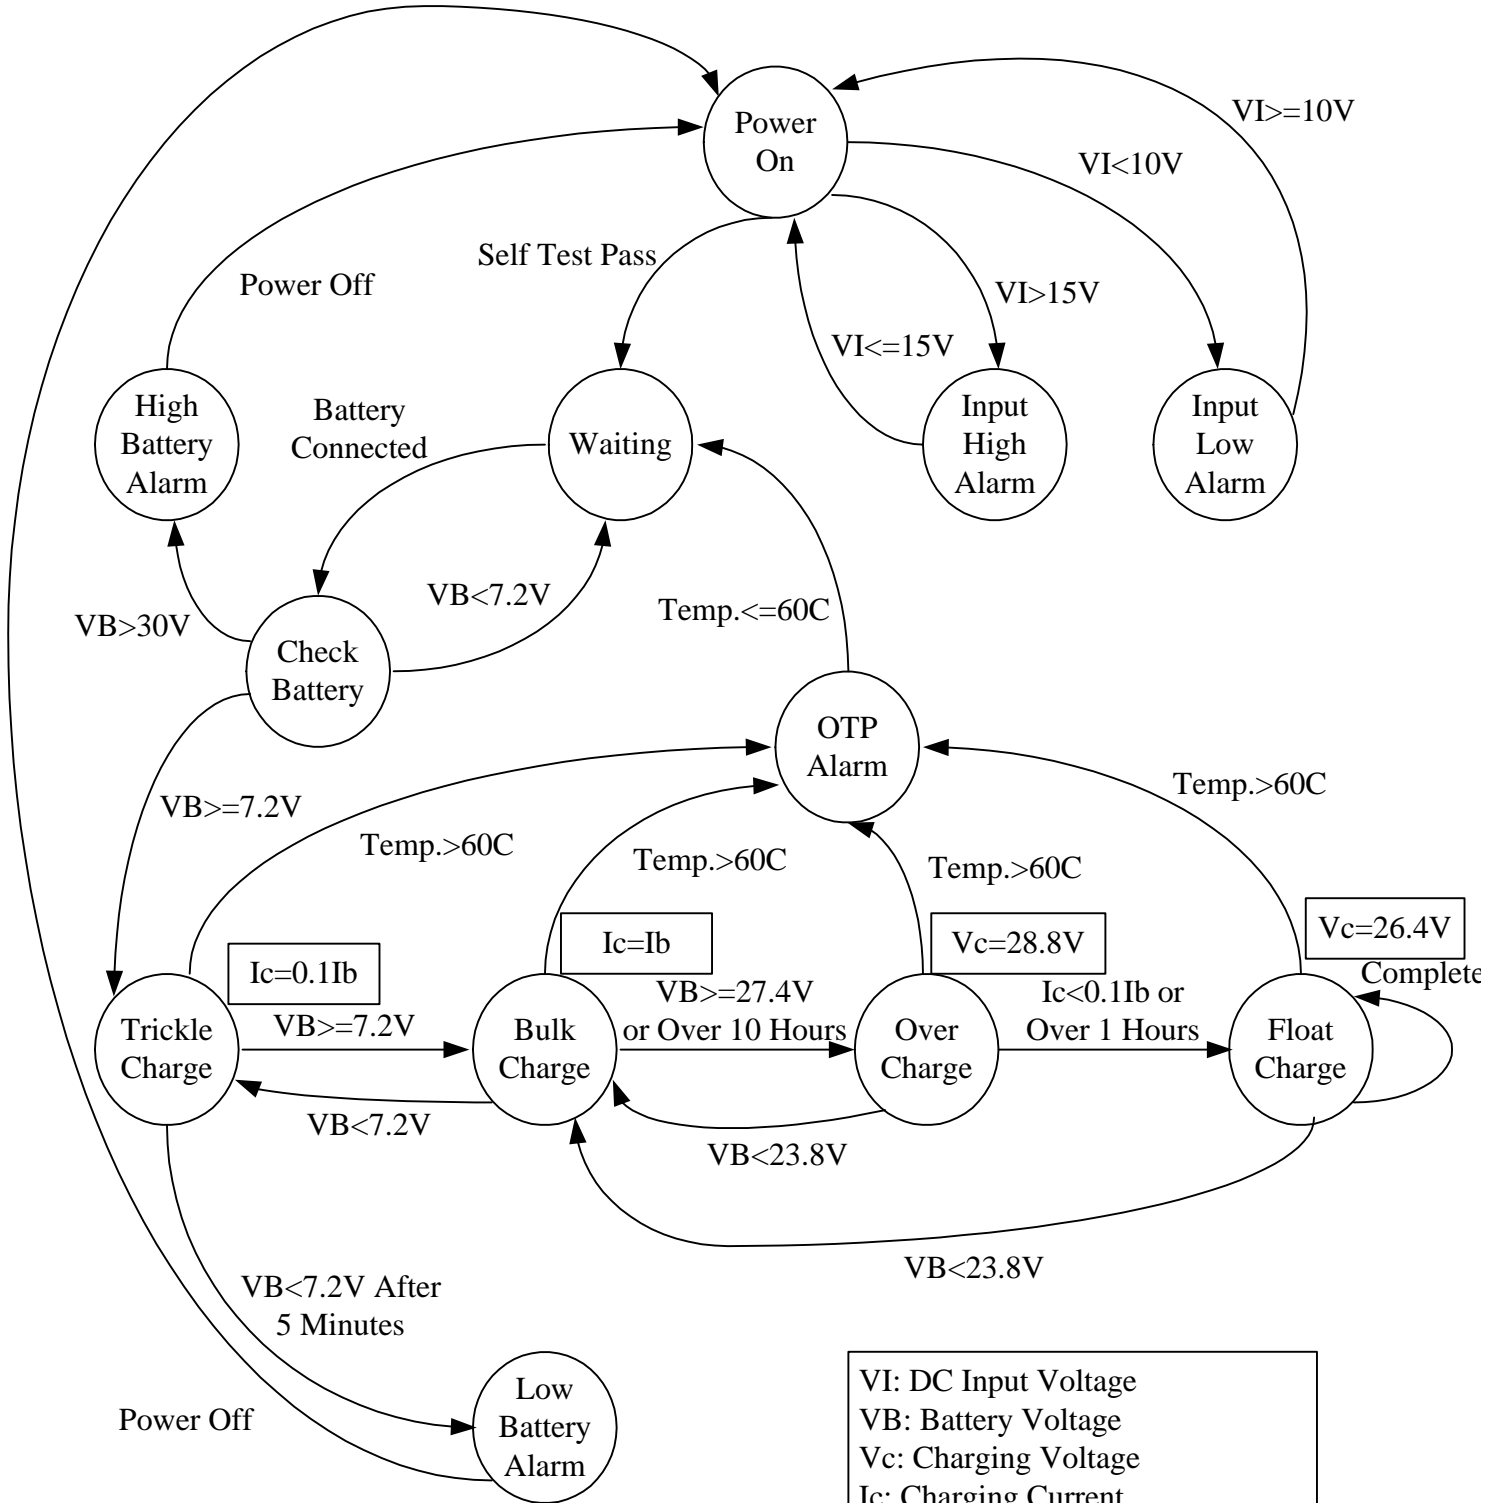

BC-1224-10
12V TO 24V BATTERY CHARGE
STATE DIAGRAM

VI: DC Input Voltage
 VB: Battery Voltage
 Vc: Charging Voltage
 Ic: Charging Current
 Ib: Bulk Charge Current (4A/8A)