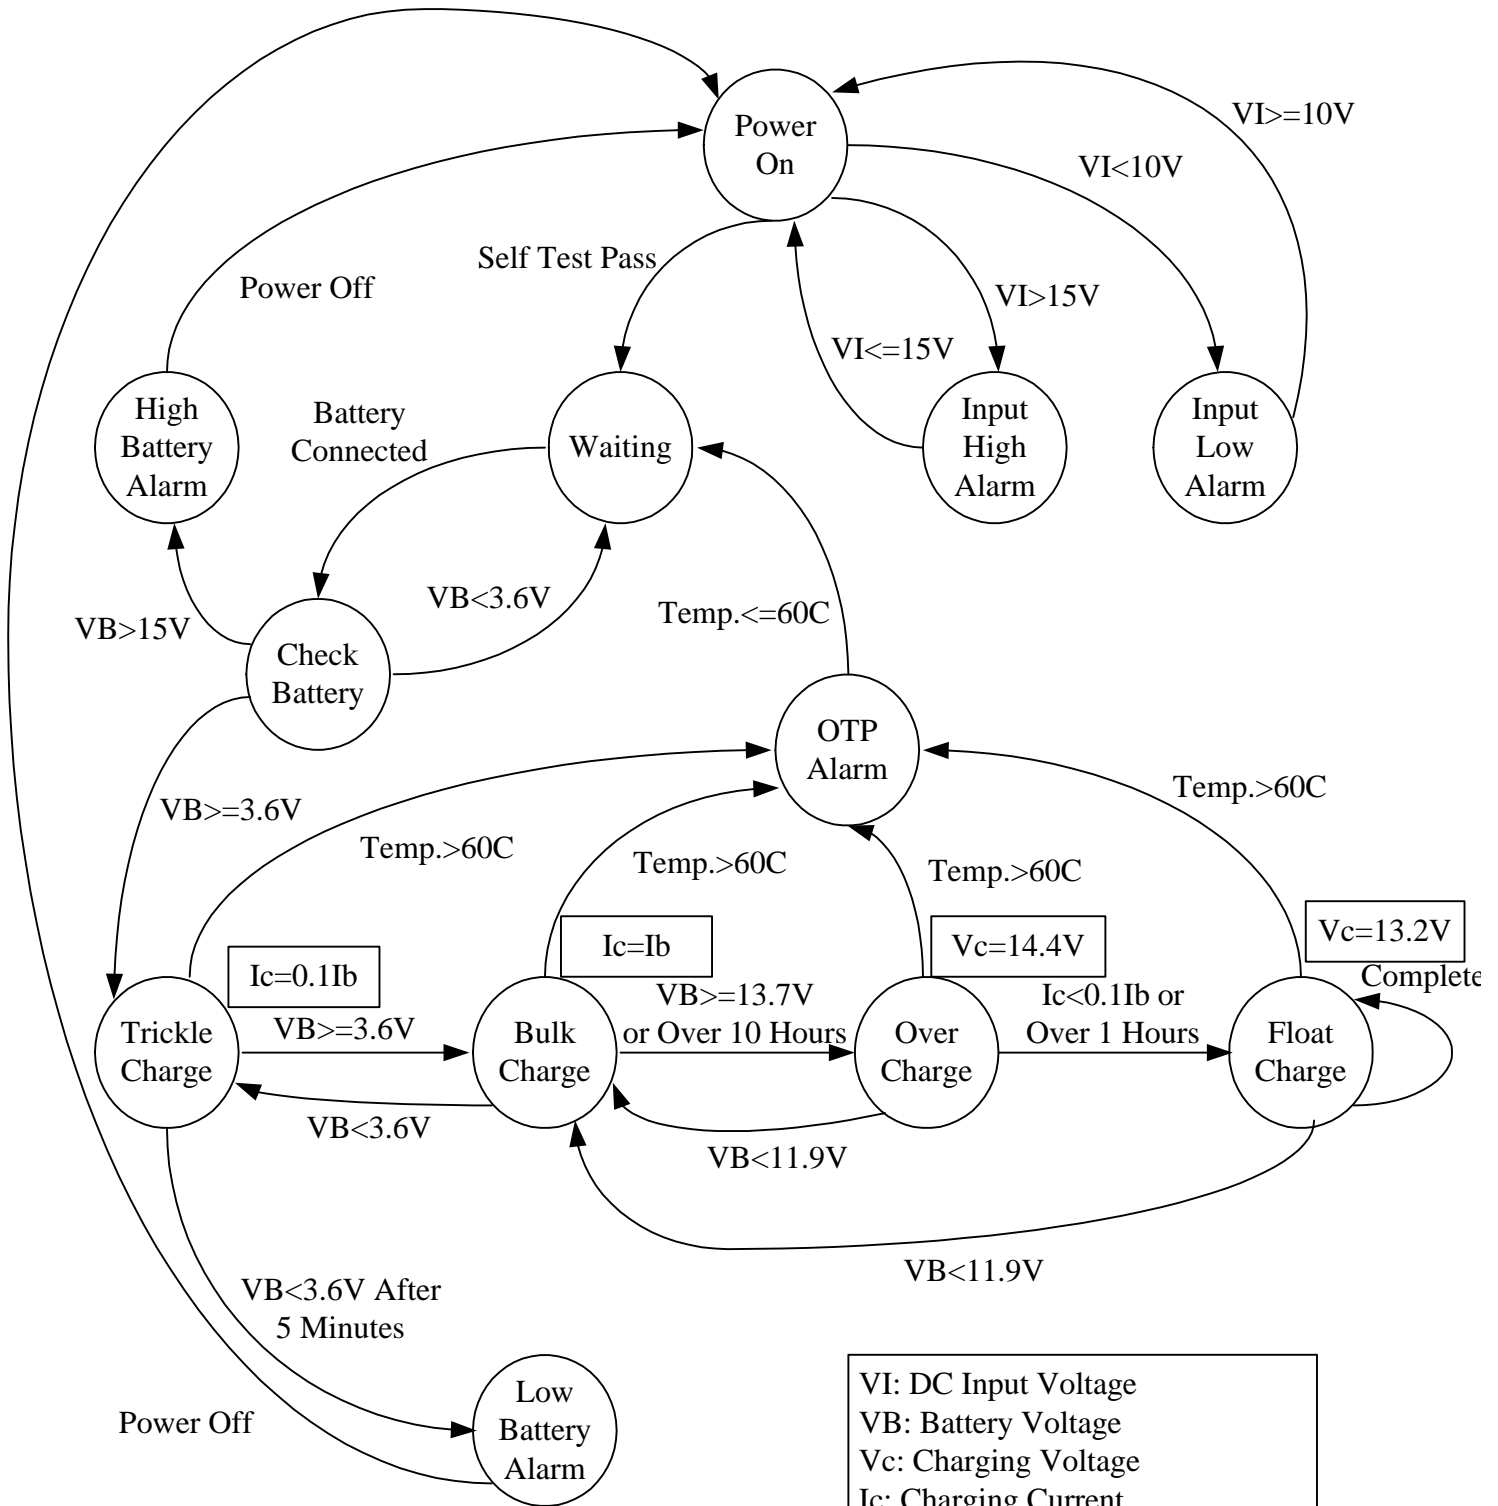

**BC-1212-15**  
**12V TO 12V BATTERY CHARGE**  
**STATE DIAGRAM**

VI: DC Input Voltage  
 VB: Battery Voltage  
 Vc: Charging Voltage  
 Ic: Charging Current  
 Ib: Bulk Charge Current (7A/15A)